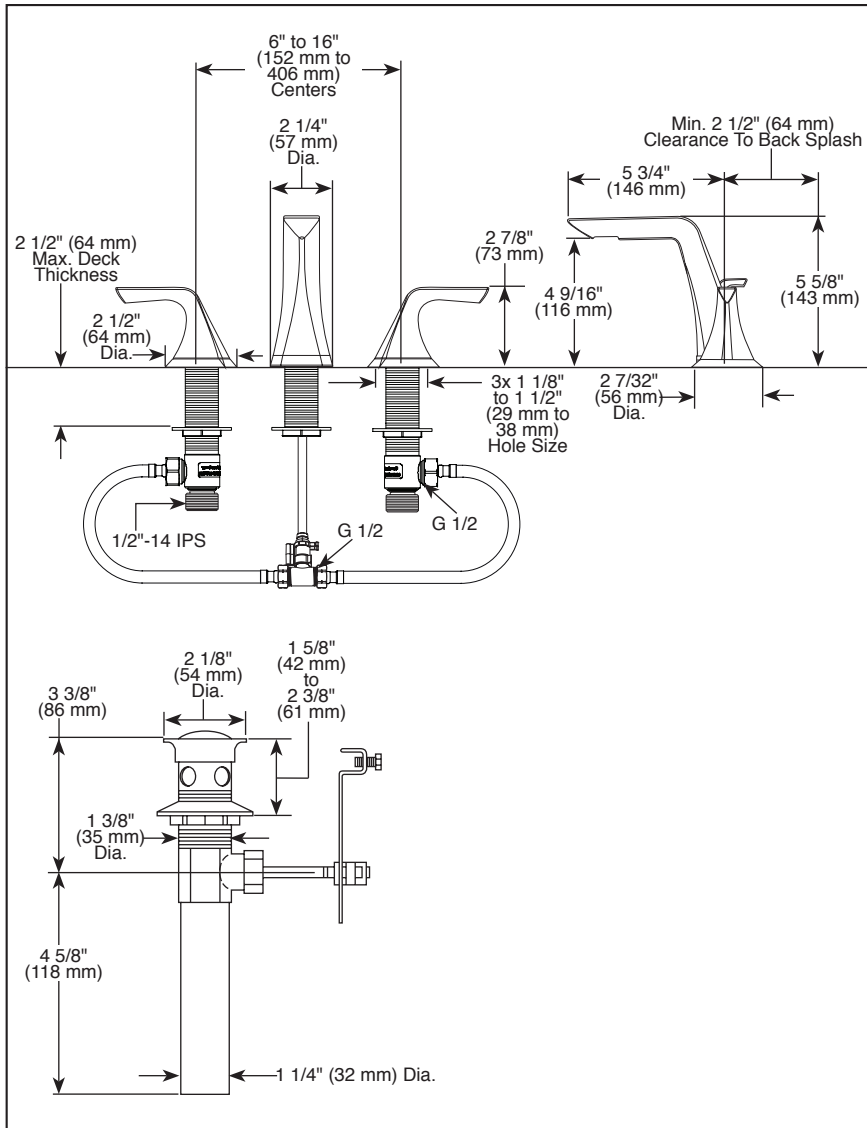

65350LF▲
65350LF▲-ECO

BRIZO®

WIDESPREAD BATHROOM FAUCET

- Sotria® Bath Collection
- Two Handle Widespread Deck Mount

Submitted Model No.: _____

Specific Features: _____

▲ Designate Proper Finish Suffix

STANDARD SPECIFICATIONS:

- Max flow rate 1.5 gpm @ 60 psi, 5.7 L/min @ 414 kPa
- Max flow rate (ECO models only) 1.2 gpm @ 60 psi, 4.5 L/min @ 414 kPa
- Three hole mount
- Control mechanism is a rotating cylinder ceramic cartridge with 90° rotation
- 1/4 turn handle stops
- 1/2-14 NPSM threaded inlets
- Metal drain with pop-up type fitting with plated flange and stopper
- G 1/2 threaded connection
- Solid brass fabricated end valve and spout bodies
- Spout features water efficient laminar flow